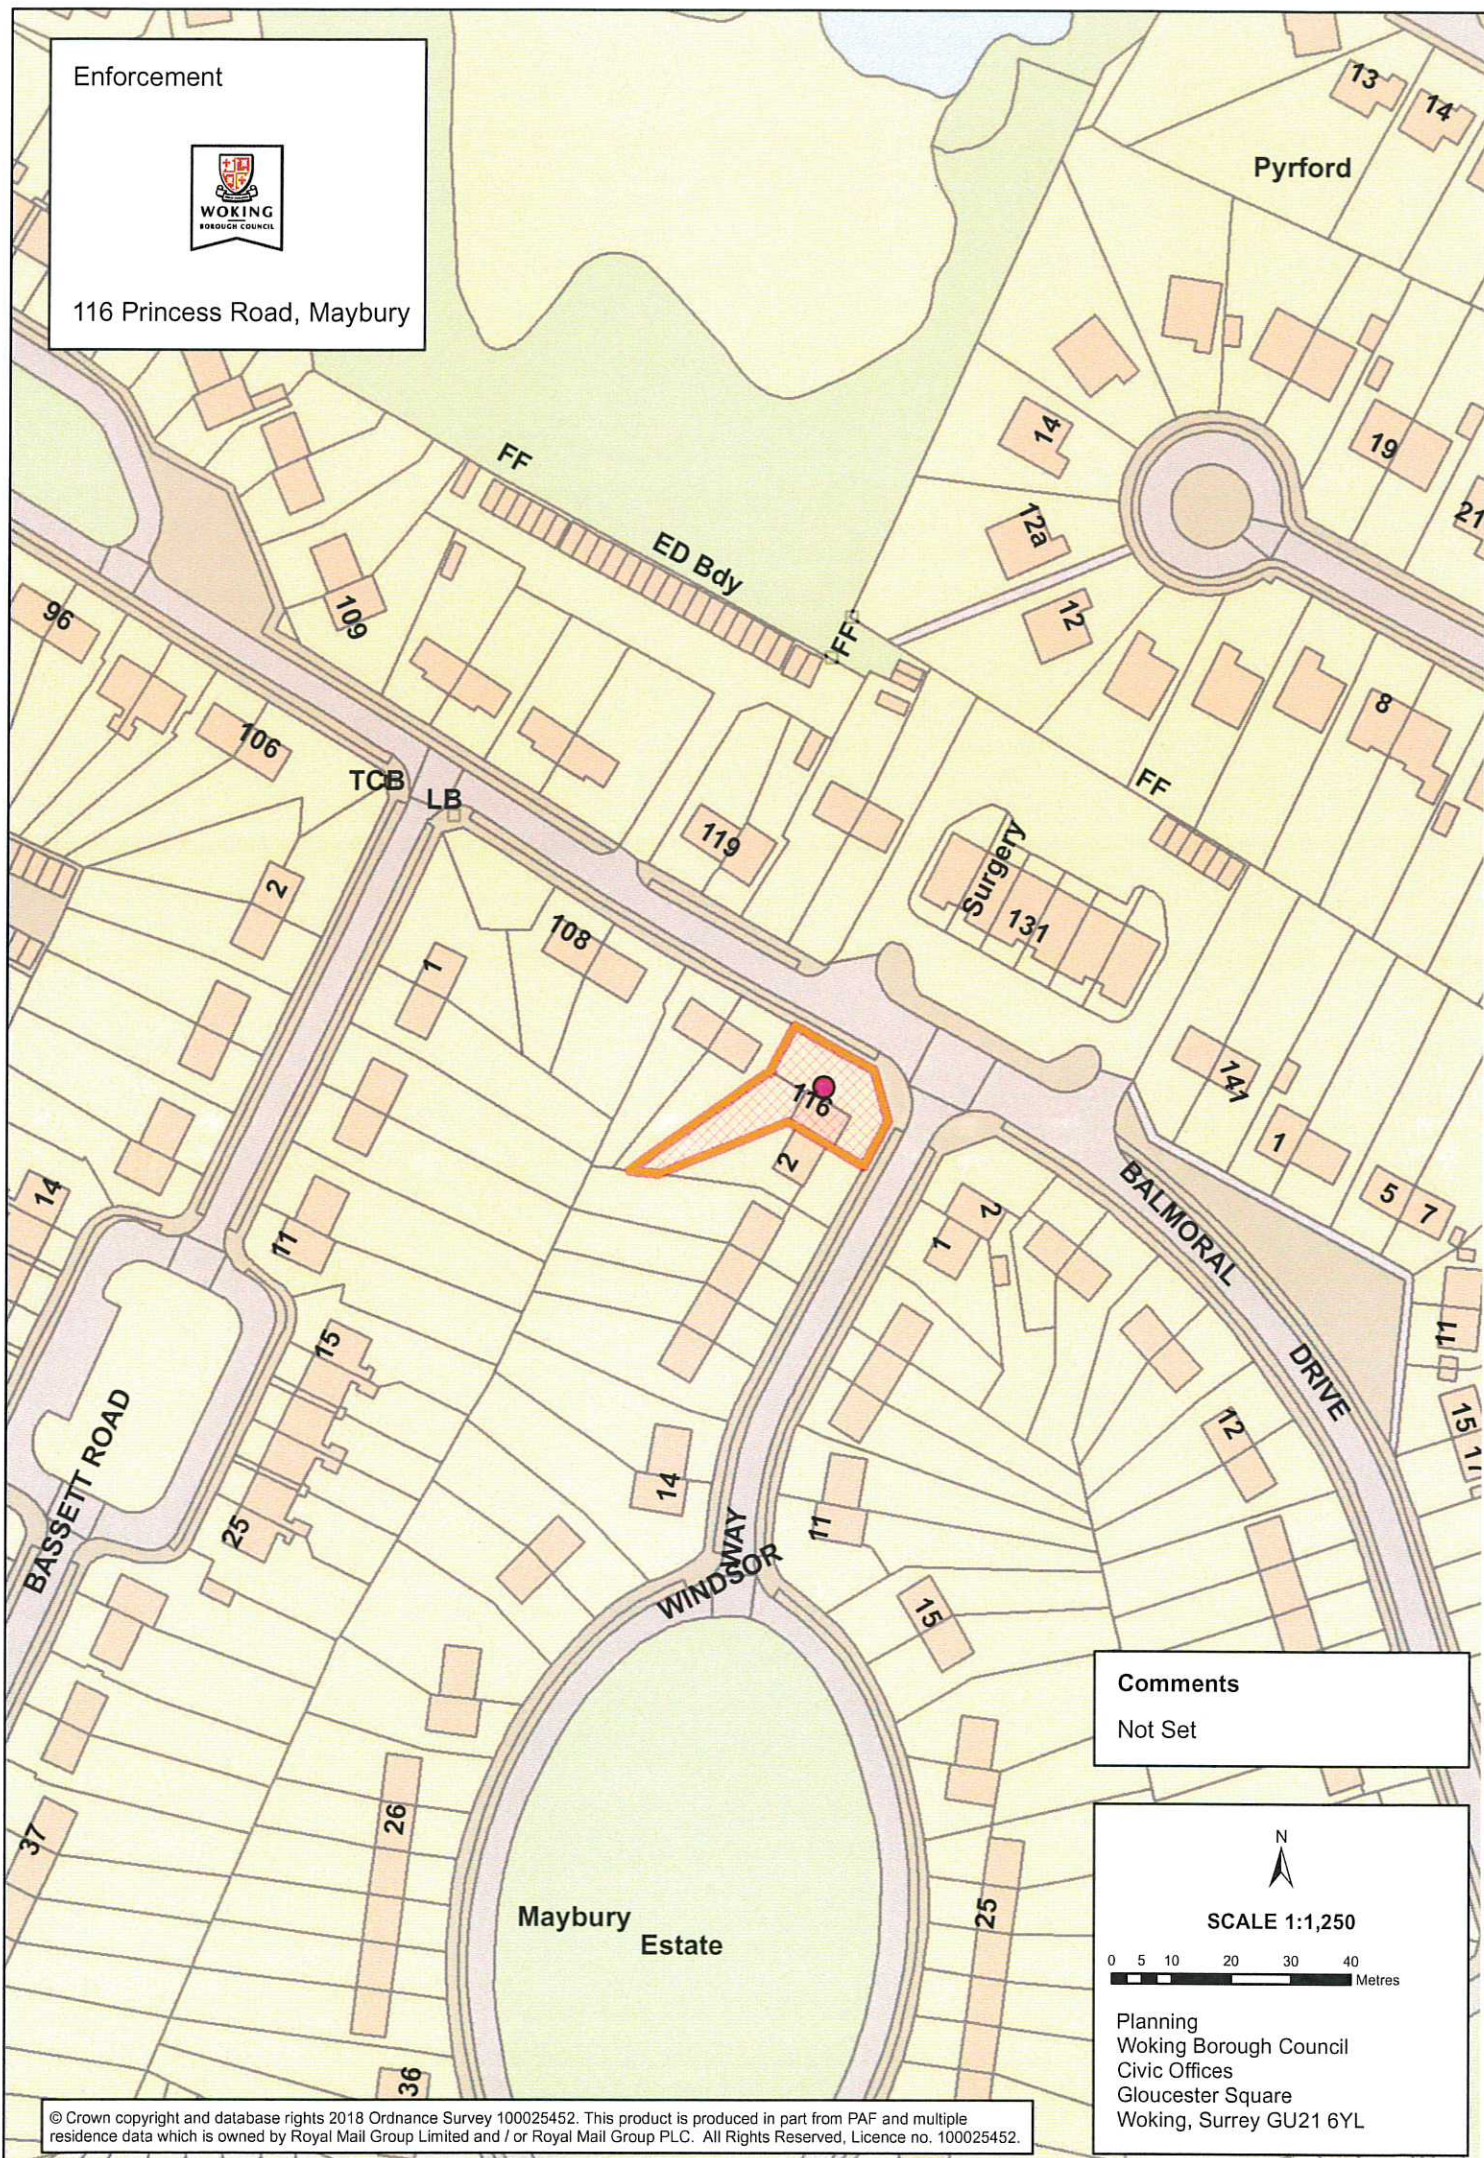

Enforcement

116 Princess Road, Maybury

Comments

Not Set

SCALE 1:1,250

Planning
Woking Borough Council
Civic Offices
Gloucester Square
Woking, Surrey GU21 6YL